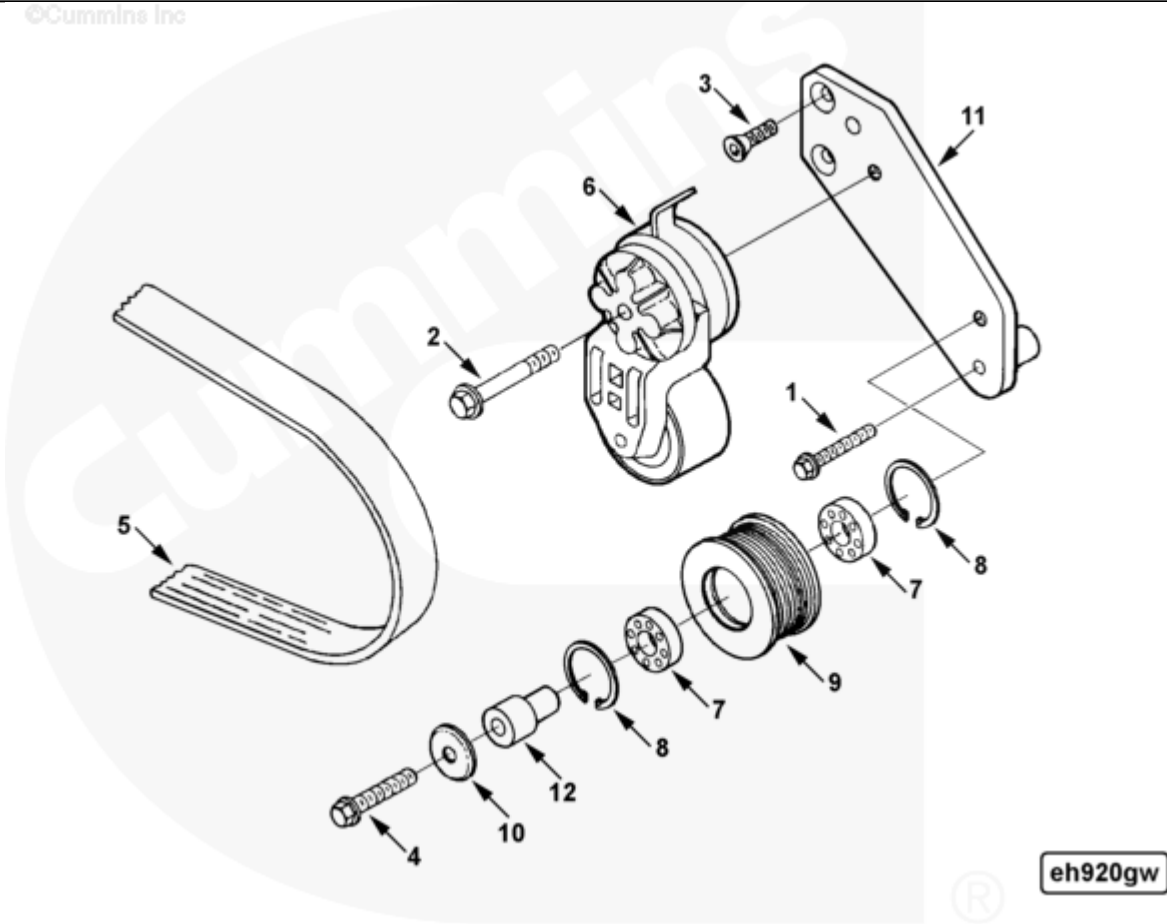

[SMALL](#) | [MEDIUM](#) | [LARGE](#)

Cart	Ref No	Part Number	Part Description	Required	Remarks
View My Cart					
		EH97007	Alternator Drive		
					Alternator drive belt and

					associated items for belt
					adjustment. Used with Delco
					20 SI up to 14V/60A or
					28V/45A, Delco 21 SI up to
					14V/160A or 28V/70A and Bosch
					N1 up to 14V/120A or 28V/80A
					alternators for C series
					engines with no fan option.
					Includes tensioner bracket
					mounted idler pulley.
<input type="checkbox"/>	1	3900633	Hexagon Flange Head Cap Screw	1	M8 X 1.25 X 50
<input type="checkbox"/>	2	3901757	Hexagon Flange Head Cap Screw	1	M10 X 1.50 X 75.
<input type="checkbox"/>	3	3903095	Flat Head Cap Screw	2	M8 x 1.25 x 25
<input type="checkbox"/>	4	3910901	Hexagon Flange Head Cap Screw	2	M10 x 1.50 x 55
<input type="checkbox"/>	5	3911562	V Ribbed Belt	1	
<input type="checkbox"/>	6	3914086	Belt Tensioner	1	
<input type="checkbox"/>	7	3032105	Ball Bearing	2	
<input type="checkbox"/>	8	3066964	Retaining Ring	2	
<input type="checkbox"/>	9	3921593	Idler Pulley	1	
<input type="checkbox"/>	10	3921533	Debris Shield	1	
<input type="checkbox"/>	11	3921619	Belt Tensioner Bracket	1	